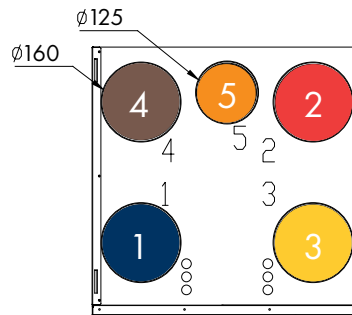

## Dimensional drawings

Front

Side

Bottom

Model R

Model L

- Outdoor air (1) ● Supply air (2) ● Extract air (3)
- Exhaust air (4) ● Kitchen bypass option (5) ● Coil connect (6)