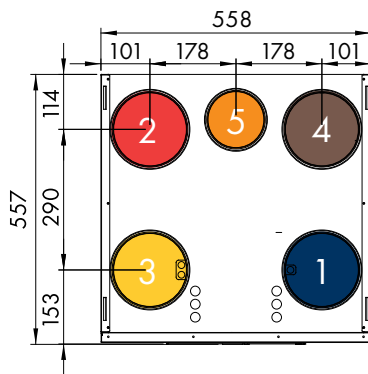

## Dimensional drawings

Front

Side

Bottom

Model R

Model L

- Outdoor air (1) ● Supply air (2) ● Extract air (3)
- Exhaust air (4) ● Kitchen bypass option (5) ● Coil connect (6)