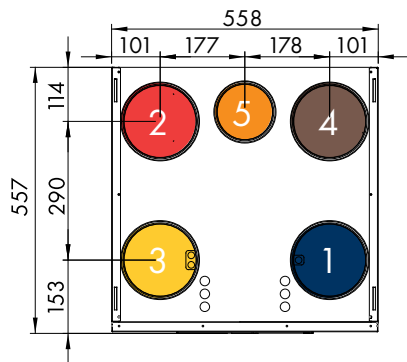

## Dimensional drawings

Front

Side

Bottom

Model R

Model L

- Outdoor air (1) ● Supply air (2) ● Extract air (3)
- Exhaust air (4) ● Kitchen bypass option (5) ● Coil connect (6)